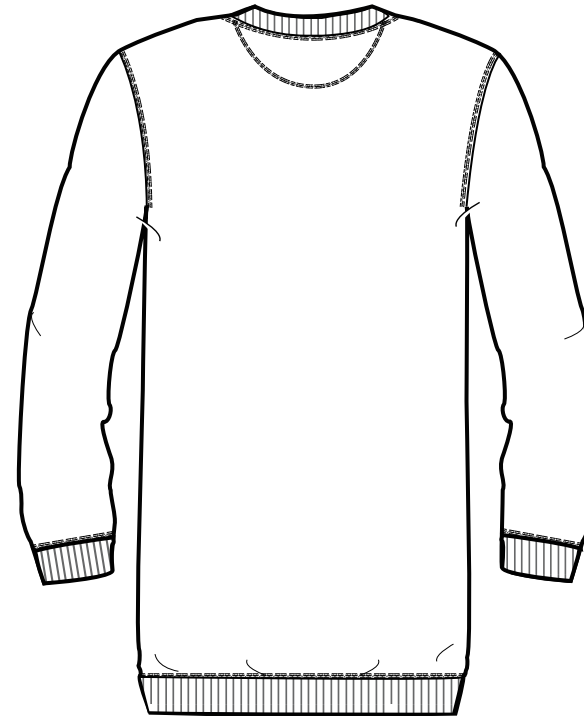

FRONT

BACK

SIZES		XS	S	M	L	XL
A	Half Chest 2,5cm below armhole	46	48,5	51,5	54,5	57,5
B	Body Length (from HPS)	86	88	90	92	93
C	Sleeve length	61	61	62	62,5	63