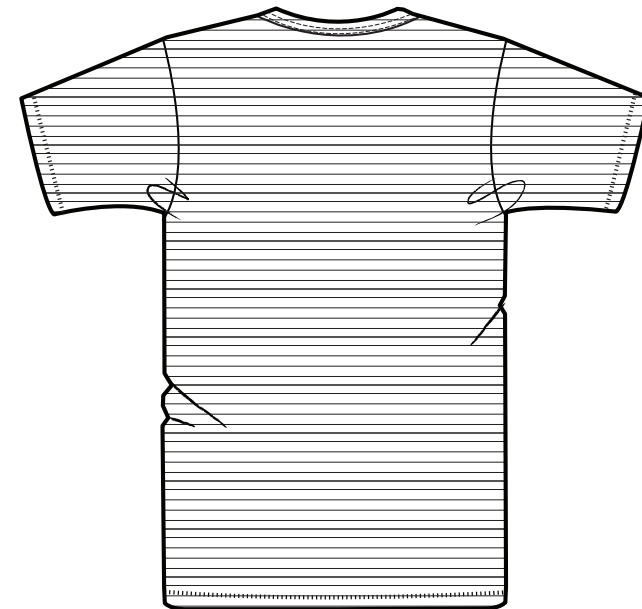

FRONT

BACK

SIZES		S	M	L	XL	XXL
A	Half Chest 2,5cm below armhole	48	51	54	57	60
B	Body Length (from HPS)	69,5	71,5	73,5	75,5	77,5
C	Sleeve length	20	20	21	21	22