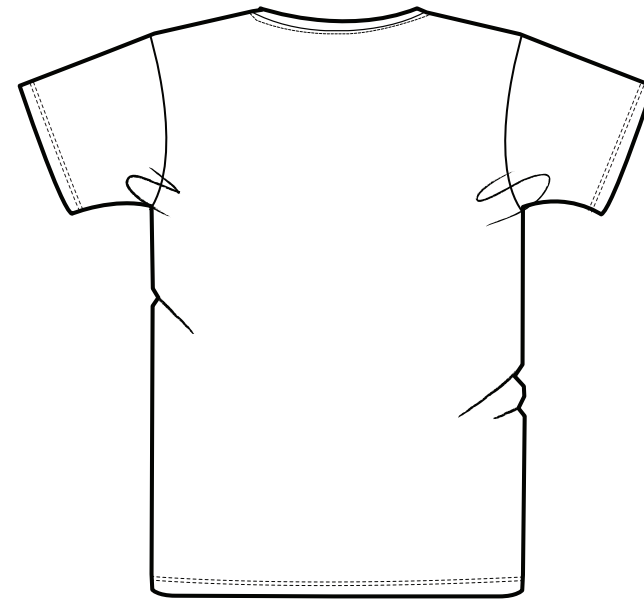

FRONT

BACK

SIZES		S	M	L	XL	XXL
A	Half Chest 2,5cm below armhole	51	54	57	60	63
B	Body Length (from HPS)	68	70	72	74	76
C	Sleeve length	16,5	16,5	17,5	17,5	18,5