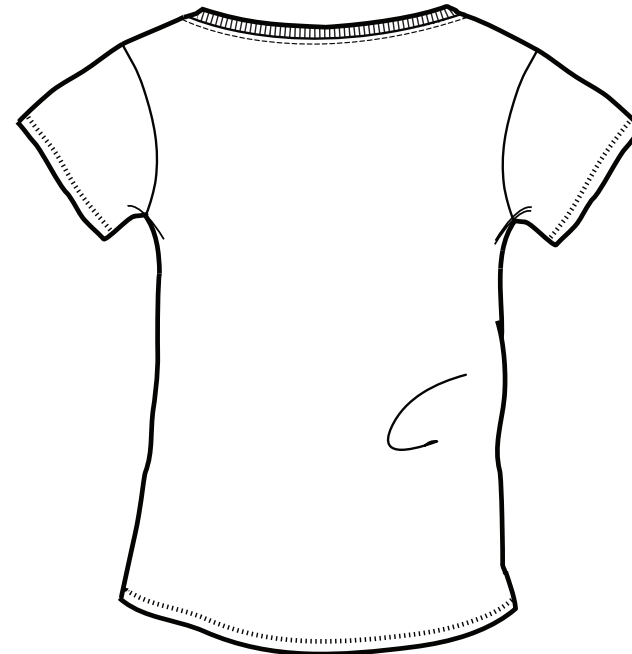

FRONT

BACK

SIZES		XS	S	M	L	XL
A	Half Chest 2,5cm below armhole	42	44,5	47,5	50,5	53,5
B	Body Length (from HPS)	62	64	66	68	69
C	Sleeve length	15	15	16	16	17