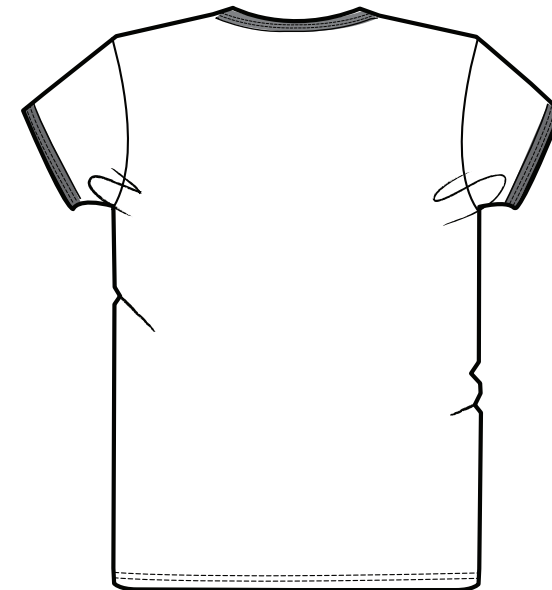

FRONT

BACK

SIZES		XS	S	M	L	XL
A	Half Chest 2,5cm below armhole	43,5	46	49	52	55
B	Body Length (from HPS)	63,5	65,5	67,5	69,5	70,5
C	Sleeve length	16	16	17	17	18