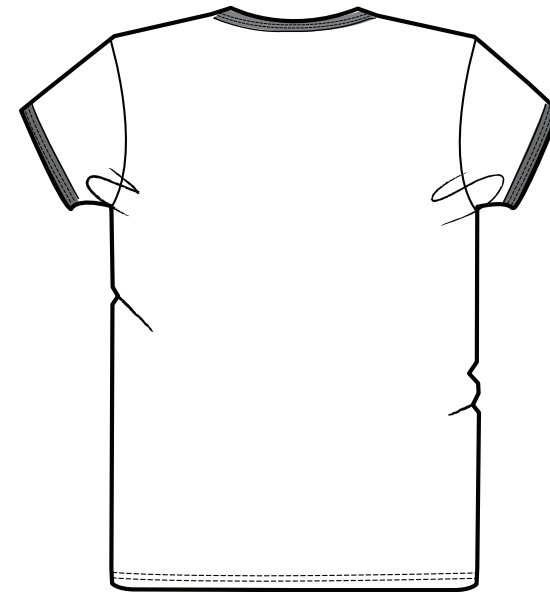

FRONT

BACK

SIZES		XS	S	M	L	XL
A	Half Chest 2,5cm below armhole	43,5	46	49	52	55
B	Body Length (from HPS)	63,5	65,5	67,5	69,5	70,5
C	Sleeve length	16	16	17	17	18